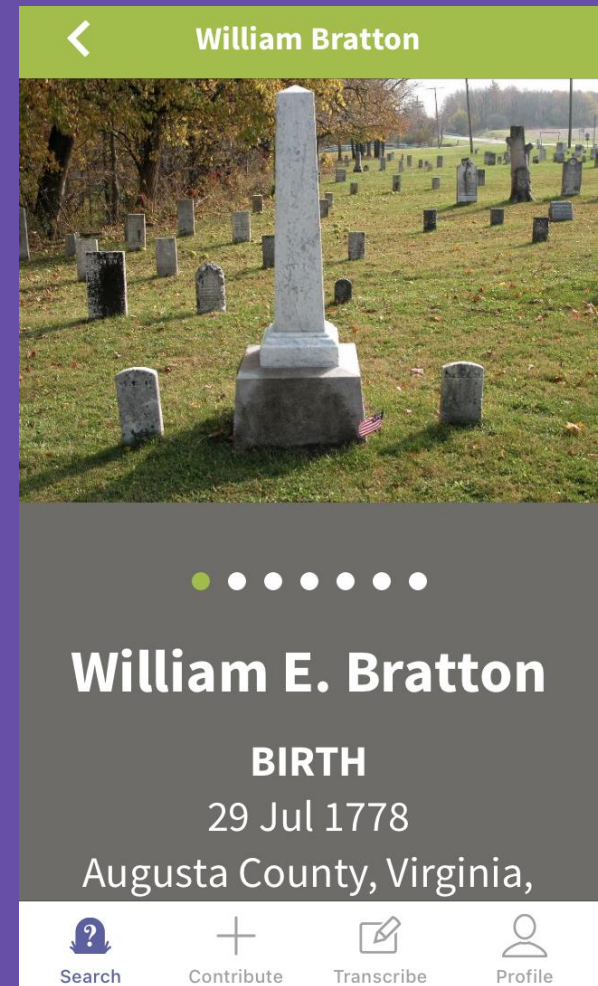

Old Pioneer Cemetery

353
Memorials
87%

photographed

57% with GPS

Search Memorials

10 Requests

Famous Memorials

- The app lists memorials of famous people in each cemetery.
- Map feature as well as GPS.

Old Pioneer Cemetery

Old Pioneer Cemetery

Add Grave
Photos

Add
Memorial

More

Cancel

Create Memorial

Create