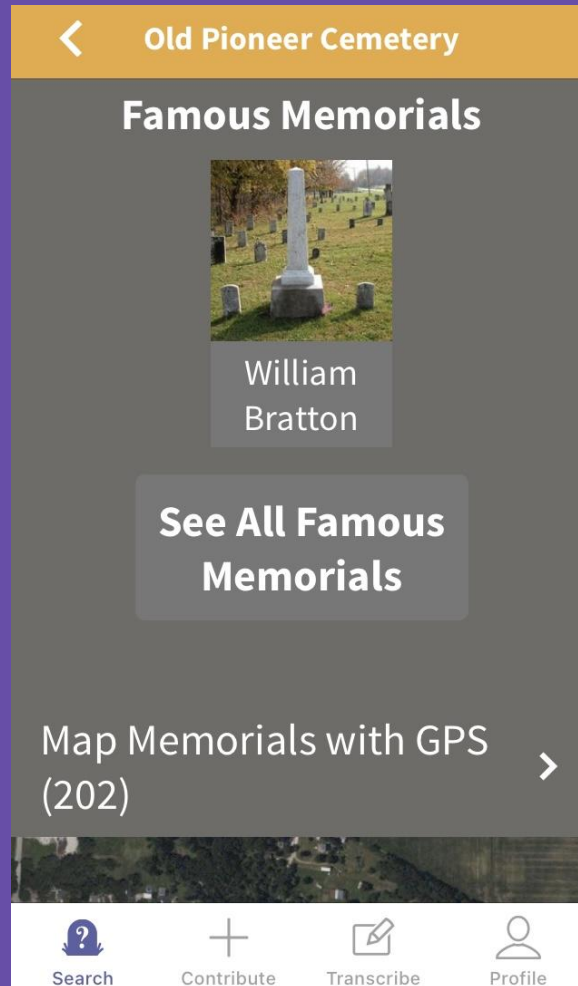

Old Pioneer Cemetery

353
Memorials
87%

photographed

57% with GPS

Search Memorials

10 Requests

Famous Memorials

- The app lists memorials of famous people in each cemetery.
- Map feature as well as GPS.