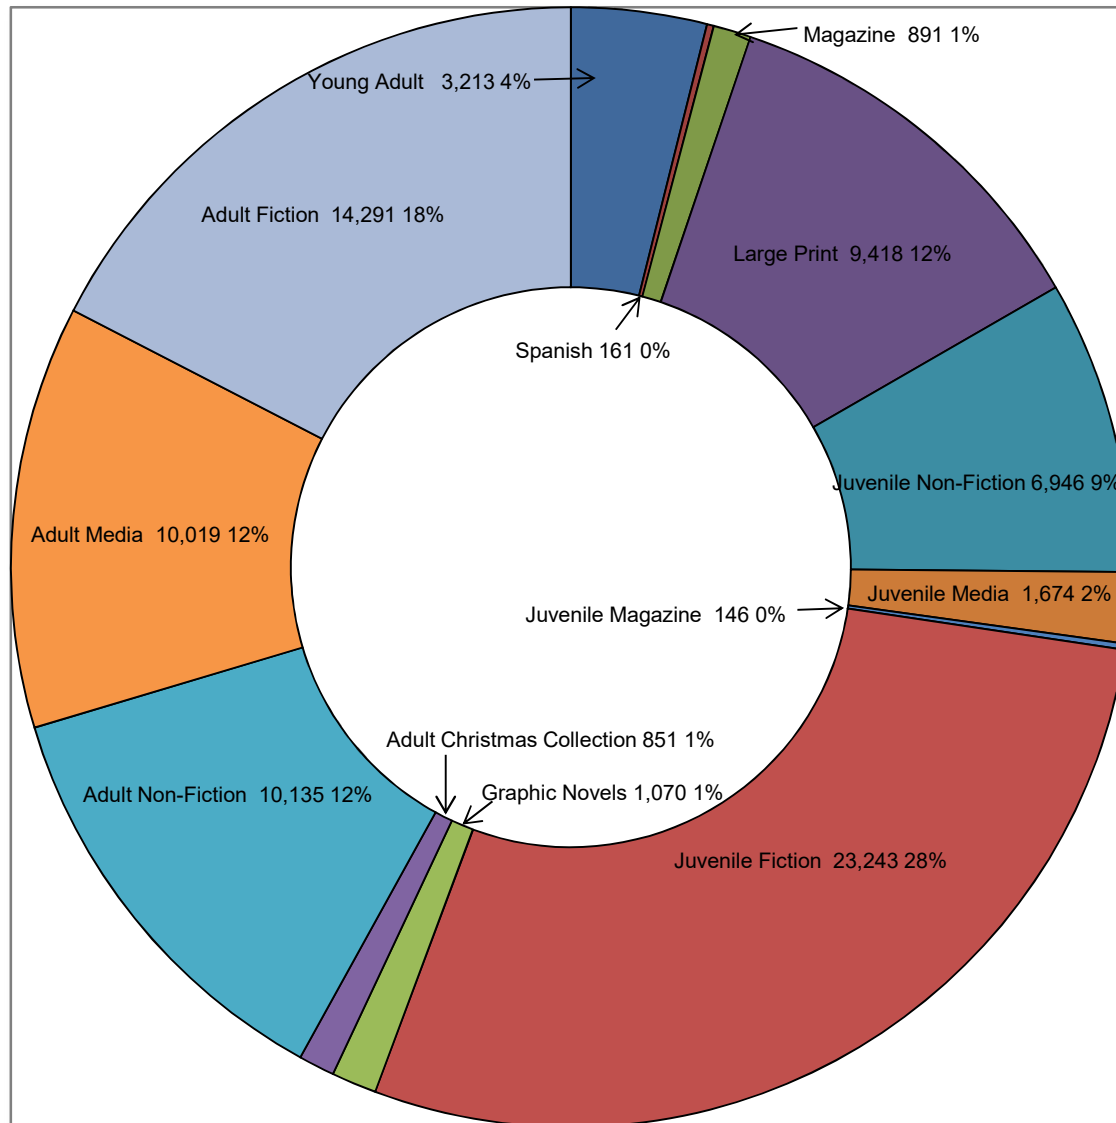

CDPL Item Circulation Statistics and Percentages - 2021

- Young Adult
- Spanish
- Magazine
- Large Print
- Juvenile Non-Fiction
- Juvenile Media
- Juvenile Magazine
- Juvenile Fiction
- Graphic Novels
- Adult Christmas Collection
- Adult Non-Fiction
- Adult Media
- Adult Fiction

This chart represents primary collections combined with their subordinate collections. Some small collections with few circulations and non-circulating collections are not represented.