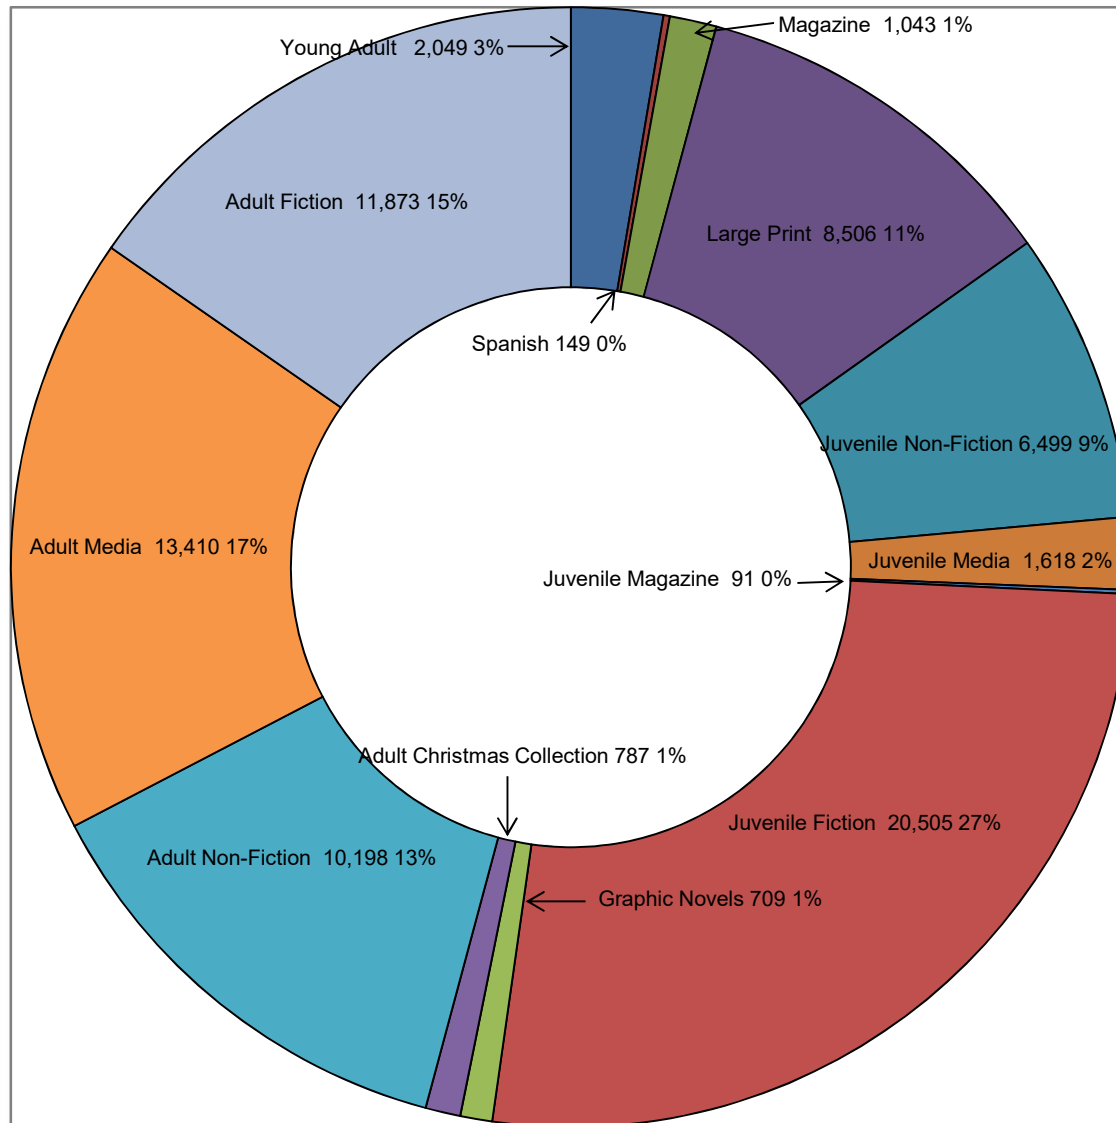

CDPL Item Circulation Statistics and Percentages - 2020

- Young Adult
- Spanish
- Magazine
- Large Print
- Juvenile Non-Fiction
- Juvenile Media
- Juvenile Magazine
- Juvenile Fiction
- Graphic Novels
- Adult Christmas Collection
- Adult Non-Fiction
- Adult Media
- Adult Fiction

This chart represents primary collections combined with their subordinate collections. Some small collections with few circulations and non-circulating collections are not represented.