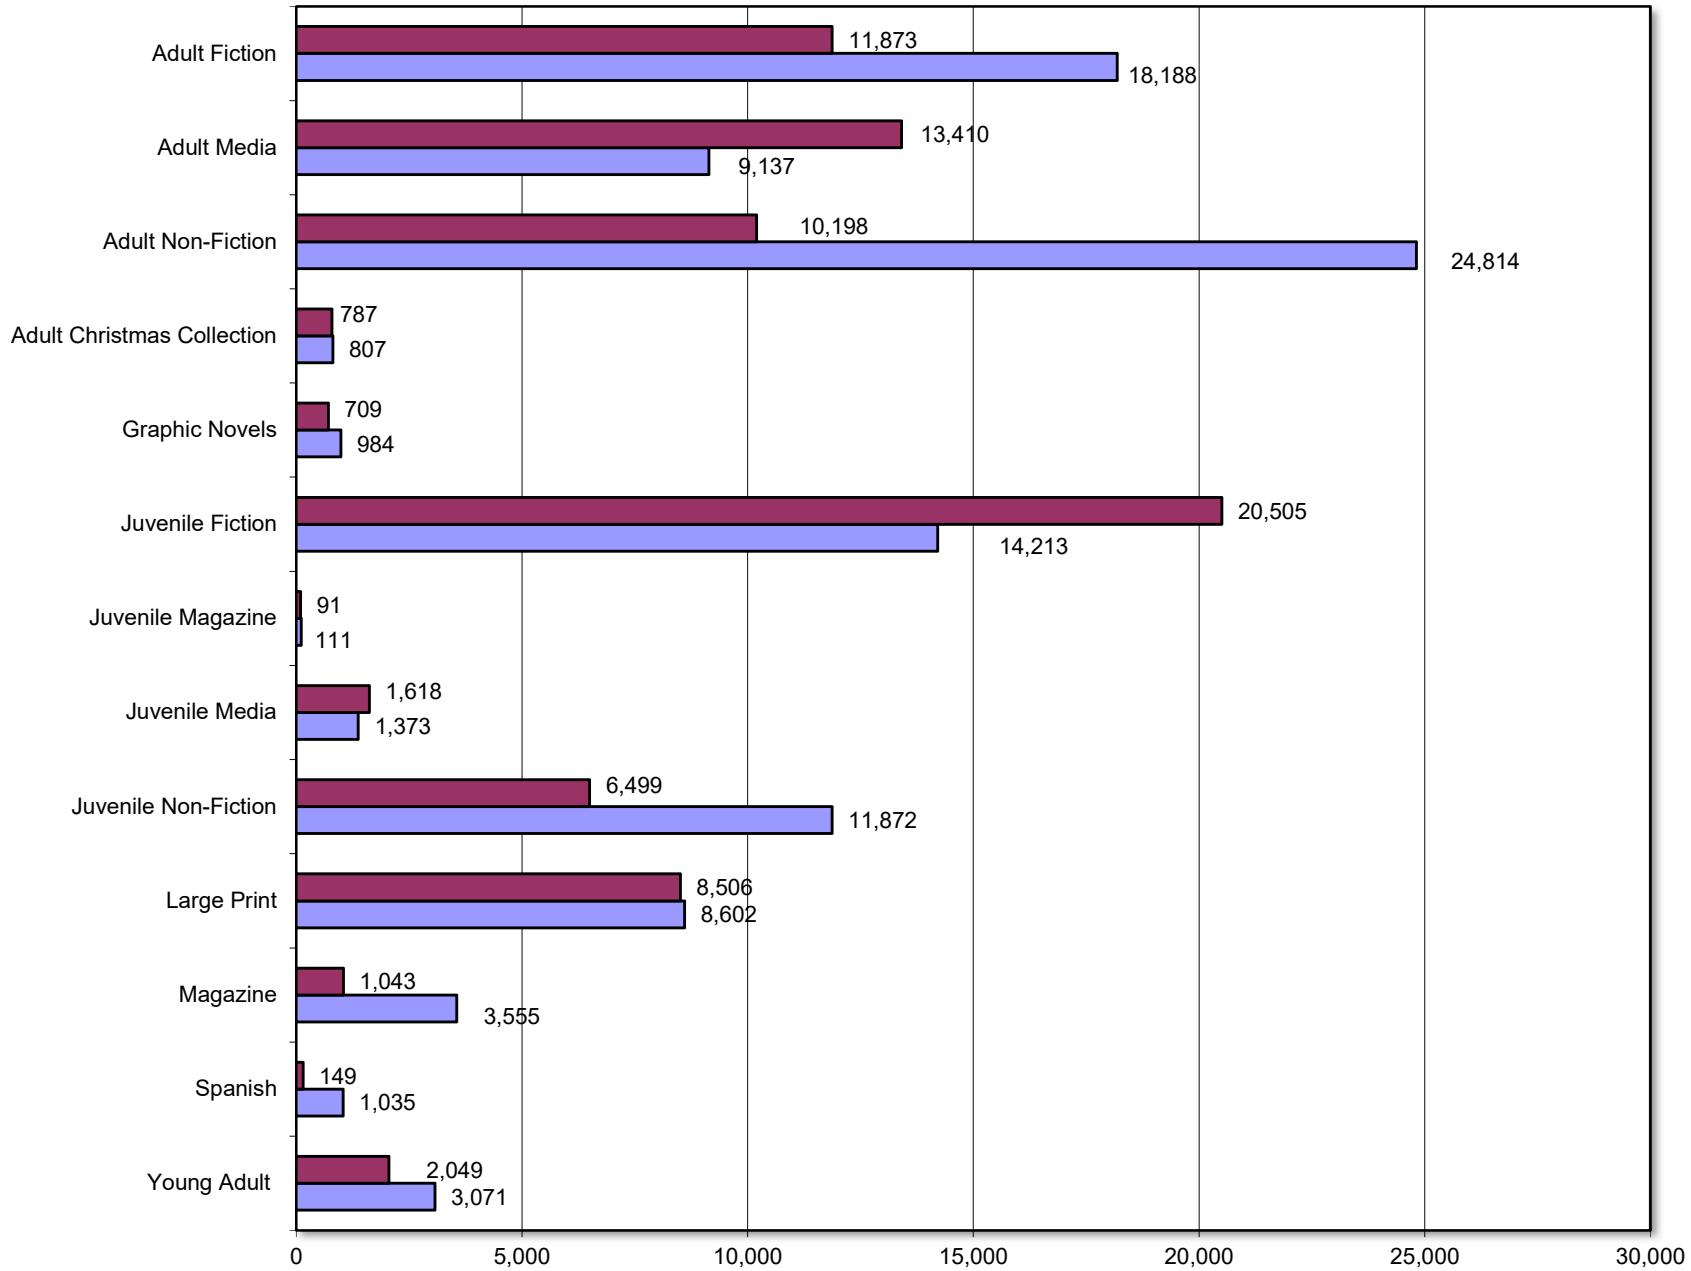

2020 CDPL Item Count and Circulation

■ Item Circ

■ Item Count

This chart represents primary collections combined with their subordinate collections. Some small collections with few circulations and non-circulating collections are not represented.