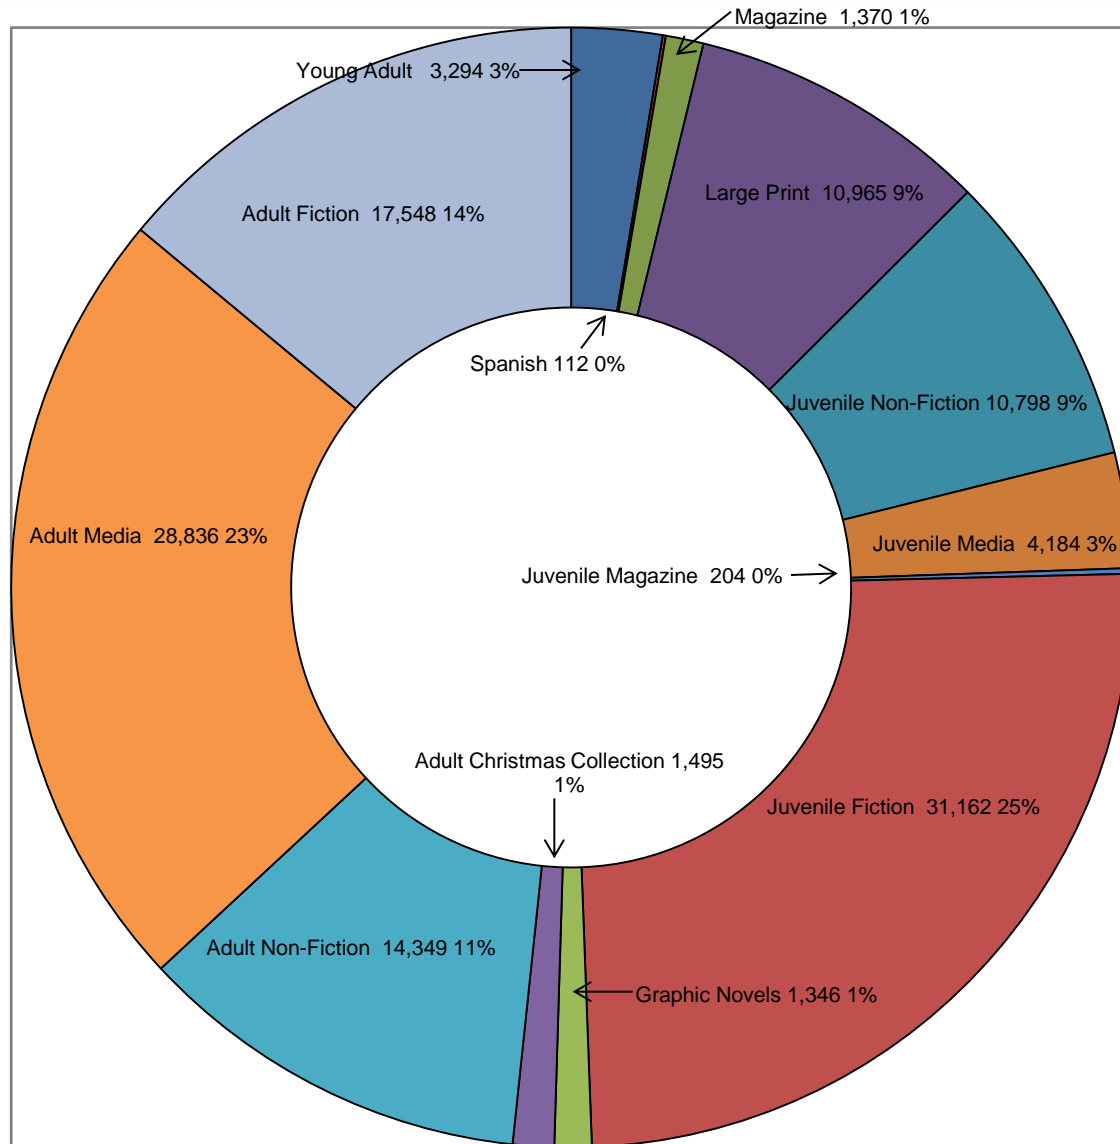

## CDPL Item Circulation Statistics and Percentages - 2019

- Young Adult
- Spanish
- Magazine
- Large Print
- Juvenile Non-Fiction
- Juvenile Media
- Juvenile Fiction
- Graphic Novels
- Adult Christmas Collection
- Adult Non-Fiction
- Adult Media
- Adult Fiction

This chart represents primary collections combined with their subordinate collections. Some small collections with few circulations and non-circulating collections are not represented.